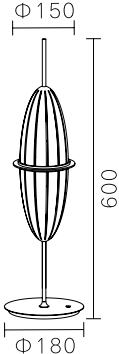

MT1925A-1A Stainless steel + Acrylic 8W