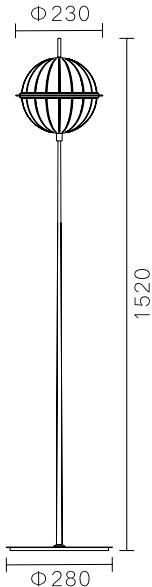

MD1924A-1A  
Stainless steel + Acrylic  
12W

ML1924A-1A Stainless steel  
+ Acrylic 12W

MT1924A-1A Stainless steel  
+ Acrylic 12W

MD1924B-5C Stainless steel +  
Acrylic 52W

MD1925A-7B Stainless steel + Acrylic 42W

**MD6063A-3A**

LED:3014#67W

Size:( $\phi$ 400+ $\phi$ 600+ $\phi$ 800)\*H1800

MD6031A-7A  
3014#185W  
Ø1200\*H3500

MD6031B-8B  
3014#188W  
L2800\*W900\*H2500

■ MD6063B-3A stainless steel+ Crystal 67W

■ MD6063B-3B stainless steel+ Crystal 92W

MD6060A-6A  
Stainless steel  
+Crystal 41W

MD6060A-8A  
Stainless steel  
+Crystal 55W

MD6060A-10A  
Stainless steel  
+Crystal 68W

**MD6061A-8A**

LED:3014#60W

Size:L800\*W600\*H1800

**MD6061A-10A**

LED:3014#82W

Size:L1000\*W800\*H1800

**MD6061A-13A**

LED:3014#102W

Size:L1300\*W1000\*H1800

MD6077A-11A  
Stainless steel++Crystal  
290W

MD6065A-10A  
Stainless steel+Crystal  
138W

MD6065A-10B  
Stainless steel+Crystal  
138W