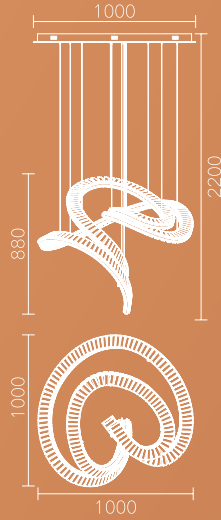

**MD6063A-3A**

LED:3014#67W

Size:( $\phi$ 400+ $\phi$ 600+ $\phi$ 800)\*H1800

MD6031A-7A  
3014#185W  
Ø1200\*H3500

MD6031B-8B  
3014#188W  
L2800\*W900\*H2500

■ MD6063B-3A stainless steel+ Crystal 67W

■ MD6063B-3B stainless steel+ Crystal 92W

MD6060A-6A  
Stainless steel  
+Crystal 41W

MD6060A-8A  
Stainless steel  
+Crystal 55W

MD6060A-10A  
Stainless steel  
+Crystal 68W

**MD6061A-8A**

LED:3014#60W

Size:L800\*W600\*H1800

**MD6061A-10A**

LED:3014#82W

Size:L1000\*W800\*H1800

**MD6061A-13A**

LED:3014#102W

Size:L1300\*W1000\*H1800

MD6077A-11A  
Stainless steel++Crystal  
290W

MD6065A-10A  
Stainless steel+Crystal  
138W

MD6065A-10B  
Stainless steel+Crystal  
138W