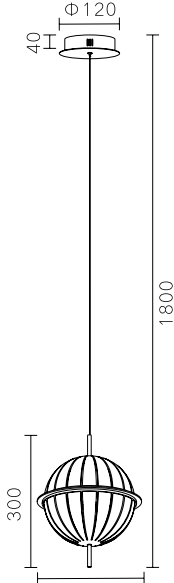

MD1924A-1A  
Stainless steel + Acrylic  
12W

ML1924A-1A Stainless steel  
+ Acrylic 12W

MT1924A-1A Stainless steel  
+ Acrylic 12W

MD1924B-5C Stainless steel +  
Acrylic 52W

MD1925A-7B Stainless steel + Acrylic 42W

**MD6063A-3A**

LED:3014#67W

Size:( $\phi$ 400+ $\phi$ 600+ $\phi$ 800)\*H1800

MD6031A-7A  
3014#185W  
Ø1200\*H3500

MD6031B-8B  
3014#188W  
L2800\*W900\*H2500

■ MD6063B-3A stainless steel+ Crystal 67W

■ MD6063B-3B stainless steel+ Crystal 92W

MD6060A-6A  
Stainless steel  
+Crystal 41W

MD6060A-8A  
Stainless steel  
+Crystal 55W

MD6060A-10A  
Stainless steel  
+Crystal 68W

**MD6061A-8A**

LED:3014#60W

Size:L800\*W600\*H1800

**MD6061A-10A**

LED:3014#82W

Size:L1000\*W800\*H1800

**MD6061A-13A**

LED:3014#102W

Size:L1300\*W1000\*H1800

MD6077A-11A  
Stainless steel++Crystal  
290W

MD6065A-10A  
Stainless steel+Crystal  
138W

MD6065A-10B  
Stainless steel+Crystal  
138W