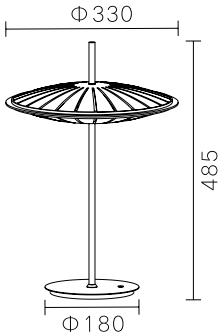

MT1926A-1A Stainless steel
+ Acrylic 12W