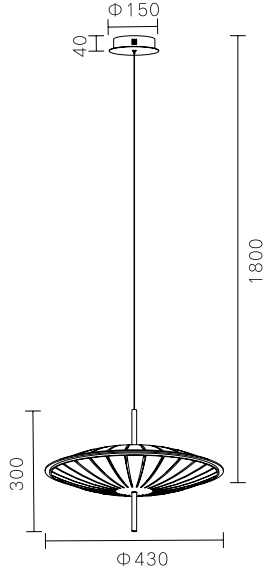

MD1926A-1C
Stainless steel + Acrylic
16W