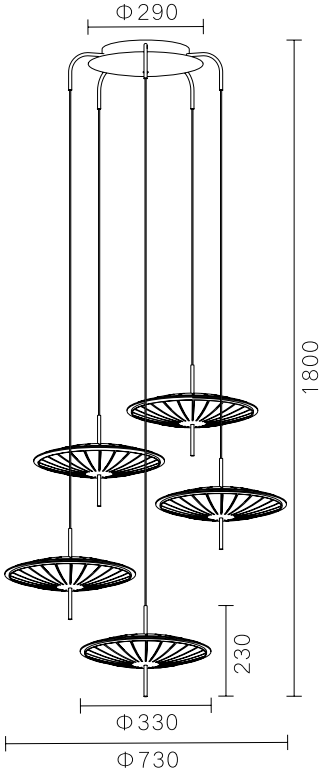

MT1926A-1A Stainless steel
+ Acrylic 12W