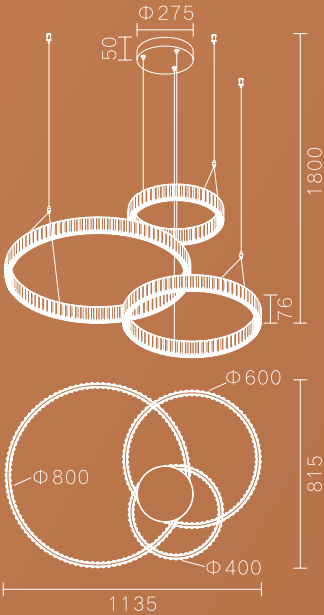

**MD6063A-3A**

LED:3014#67W

Size:( $\phi$ 400+ $\phi$ 600+ $\phi$ 800)\*H1800

MD6031A-7A  
3014#185W  
Ø1200\*H3500

MD6031B-8B  
3014#188W  
L2800\*W900\*H2500

■ MD6063B-3A stainless steel+ Crystal 67W

■ MD6063B-3B stainless steel+ Crystal 92W

MD6060A-6A  
Stainless steel  
+Crystal 41W

MD6060A-8A  
Stainless steel  
+Crystal 55W

MD6060A-10A  
Stainless steel  
+Crystal 68W

**MD6061A-8A**

LED:3014#60W

Size:L800\*W600\*H1800

**MD6061A-10A**

LED:3014#82W

Size:L1000\*W800\*H1800

**MD6061A-13A**

LED:3014#102W

Size:L1300\*W1000\*H1800

MD6077A-11A  
Stainless steel++Crystal  
290W

MD6065A-10A  
Stainless steel+Crystal  
138W

MD6065A-10B  
Stainless steel+Crystal  
138W