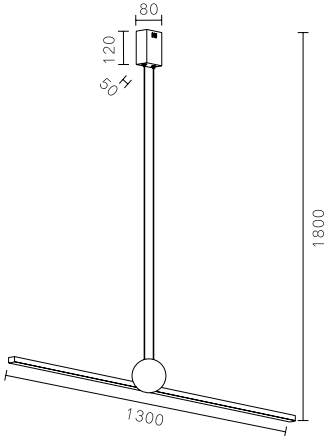

MD1849B-13A
Stainless steel +
PC 15W