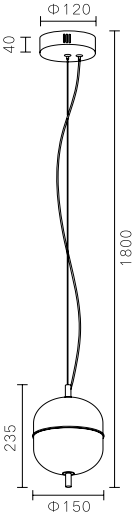

MD1623A-1B
Stainless steel +
Spanish alabaster
8W