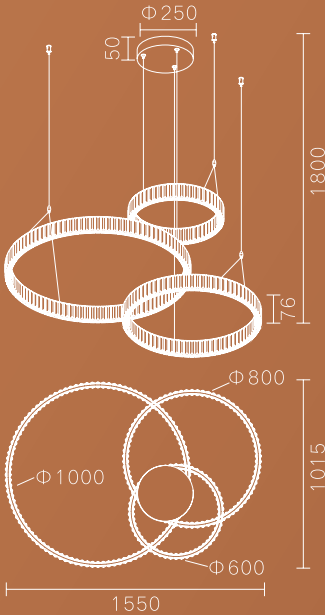

**MD6063A-3A**

LED:3014#67W

Size:( $\phi$ 400+ $\phi$ 600+ $\phi$ 800)\*H1800

MD6031A-7A  
3014#185W  
Ø1200\*H3500

MD6031B-8B  
3014#188W  
L2800\*W900\*H2500

■ MD6063B-3A stainless steel+ Crystal 67W

■ MD6063B-3B stainless steel+ Crystal 92W

MD6060A-6A  
Stainless steel  
+Crystal 41W

MD6060A-8A  
Stainless steel  
+Crystal 55W

MD6060A-10A  
Stainless steel  
+Crystal 68W

**MD6061A-8A**

LED:3014#60W

Size:L800\*W600\*H1800

**MD6061A-10A**

LED:3014#82W

Size:L1000\*W800\*H1800

**MD6061A-13A**

LED:3014#102W

Size:L1300\*W1000\*H1800

MD6077A-11A  
Stainless steel++Crystal  
290W

MD6065A-10A  
Stainless steel+Crystal  
138W

MD6065A-10B  
Stainless steel+Crystal  
138W