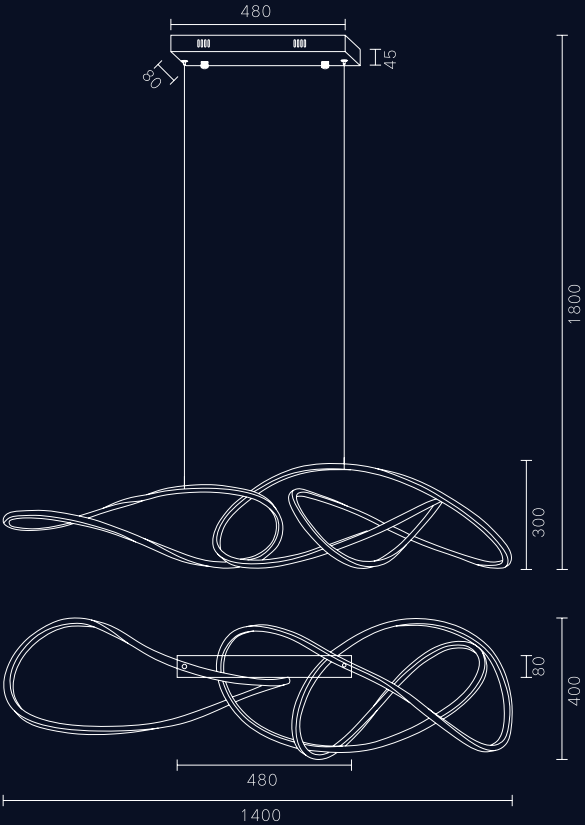

Size:L1000\*W800\*H1800

**MD6061A-13A**

LED:3014#102W

Size:L1300\*W1000\*H1800

MD6077A-11A  
Stainless steel++Crystal  
290W

MD6065A-10A  
Stainless steel+Crystal  
138W

MD6065A-10B  
Stainless steel+Crystal  
138W

**MD6068A-6A**

LED:3014#37W

Size:φ600\*H1800

**MD6068A-8A**

LED:3014#52W

Size:φ800\*H1800

MD1838B-15A  
Stainless steel  
+PC 53W

MD1837A-6A  
Stainless steel  
+ PC 36W