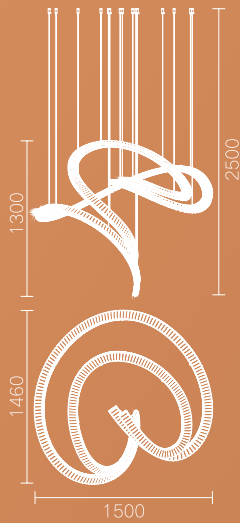

MD6065A-15A
Stainless steel+Crystal
157W