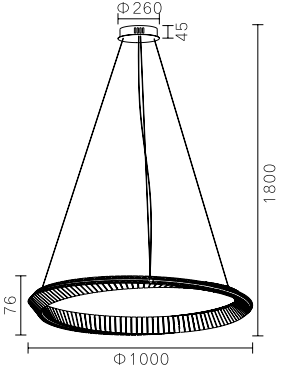

**MD6063A-3A**

LED:3014#67W

Size:( $\phi$ 400+ $\phi$ 600+ $\phi$ 800)\*H1800

MD6031A-7A  
3014#185W  
Ø1200\*H3500

MD6031B-8B  
3014#188W  
L2800\*W900\*H2500

■ MD6063B-3A stainless steel+ Crystal 67W

■ MD6063B-3B stainless steel+ Crystal 92W

MD6060A-6A  
Stainless steel  
+Crystal 41W

MD6060A-8A  
Stainless steel  
+Crystal 55W

MD6060A-10A  
Stainless steel  
+Crystal 68W

**MD6061A-8A**

LED:3014#60W

Size:L800\*W600\*H1800

**MD6061A-10A**

LED:3014#82W

Size:L1000\*W800\*H1800

**MD6061A-13A**

LED:3014#102W

Size:L1300\*W1000\*H1800

MD6077A-11A  
Stainless steel++Crystal  
290W

MD6065A-10A  
Stainless steel+Crystal  
138W

MD6065A-10B  
Stainless steel+Crystal  
138W