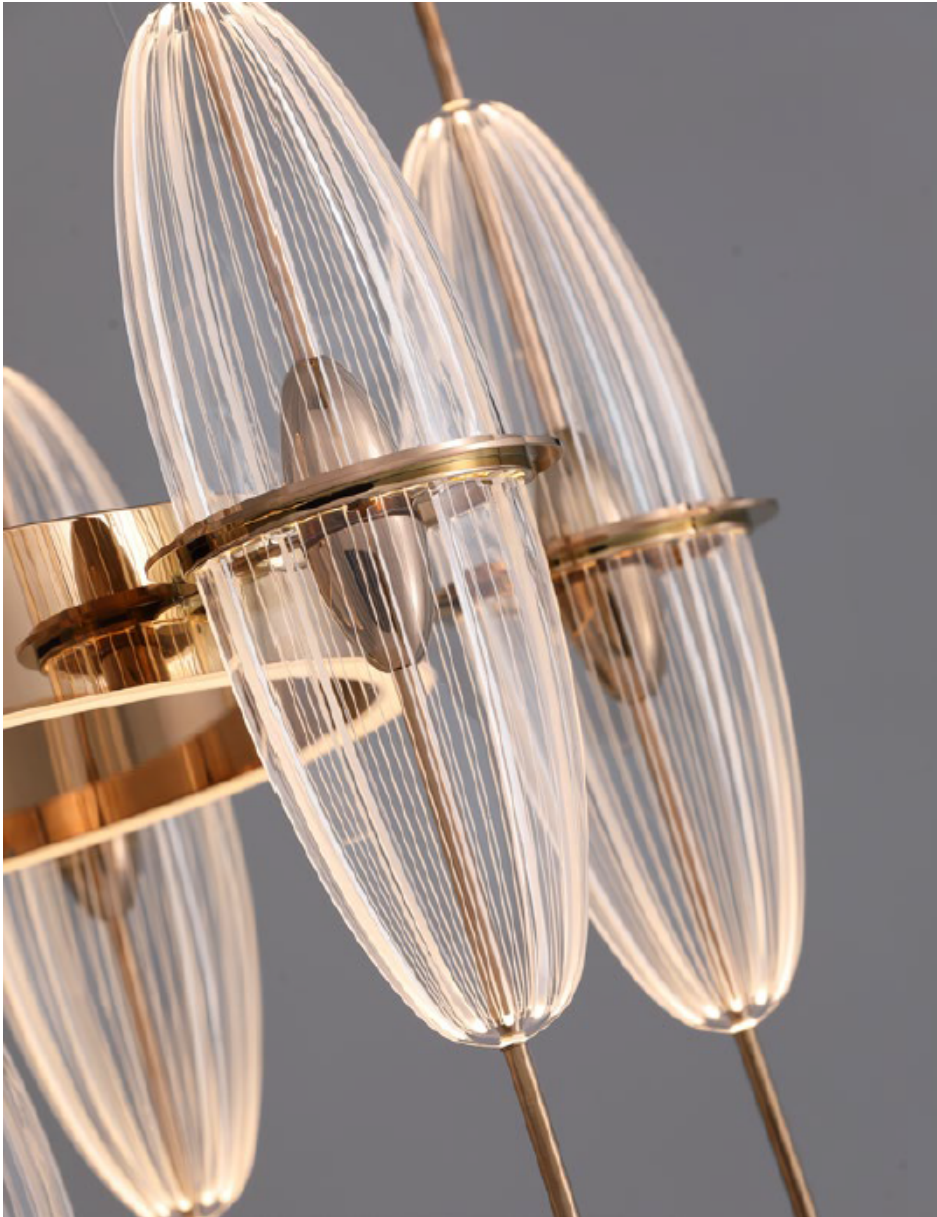

MD1924A-1A  
Stainless steel + Acrylic  
12W

ML1924A-1A Stainless steel  
+ Acrylic 12W

MT1924A-1A Stainless steel  
+ Acrylic 12W

MD1924B-5C Stainless steel +  
Acrylic 52W

MD1925A-7B Stainless steel + Acrylic 42W

**MD6063A-3A**

LED:3014#67W

Size:( $\phi$ 400+ $\phi$ 600+ $\phi$ 800)\*H1800

MD6031A-7A  
3014#185W  
Ø1200\*H3500

MD6031B-8B  
3014#188W  
L2800\*W900\*H2500

■ MD6063B-3A stainless steel+ Crystal 67W

■ MD6063B-3B stainless steel+ Crystal 92W