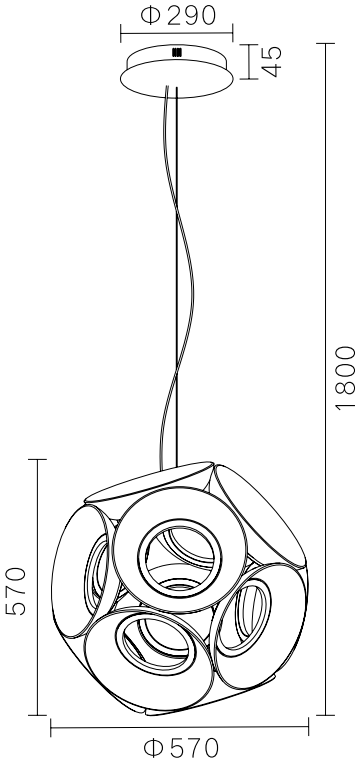

**MD6063A-3A**

LED:3014#67W

Size:( $\phi$ 400+ $\phi$ 600+ $\phi$ 800)\*H1800

MD6031A-7A  
3014#185W  
Ø1200\*H3500

MD6031B-8B  
3014#188W  
L2800\*W900\*H2500

■ MD6063B-3A stainless steel+ Crystal 67W

■ MD6063B-3B stainless steel+ Crystal 92W

MD6060A-6A  
Stainless steel  
+Crystal 41W

MD6060A-8A  
Stainless steel  
+Crystal 55W

MD6060A-10A  
Stainless steel  
+Crystal 68W

**MD6061A-8A**

LED:3014#60W

Size:L800\*W600\*H1800

**MD6061A-10A**

LED:3014#82W

Size:L1000\*W800\*H1800

**MD6061A-13A**

LED:3014#102W

Size:L1300\*W1000\*H1800

MD6077A-11A  
Stainless steel++Crystal  
290W

MD6065A-10A  
Stainless steel+Crystal  
138W

MD6065A-10B  
Stainless steel+Crystal  
138W

**MD6068A-6A**

LED:3014#37W

Size:φ600\*H1800

**MD6068A-8A**

LED:3014#52W

Size:φ800\*H1800

MD1838B-15A  
Stainless steel  
+PC 53W

MD1837A-6A  
Stainless steel  
+ PC 36W