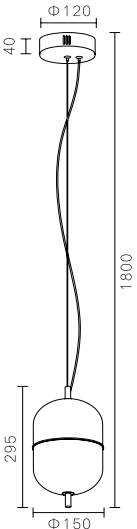

MD1623A-1C
Stainless steel +
Spanish alabaster
10W