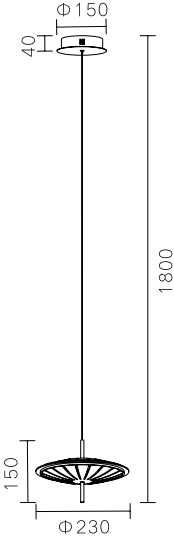

MD1926A-1B
Stainless steel + Acrylic
8W