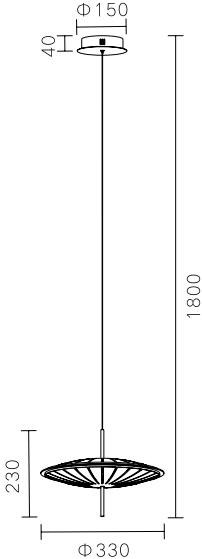

MD1926A-1A
Stainless steel + Acrylic
12W