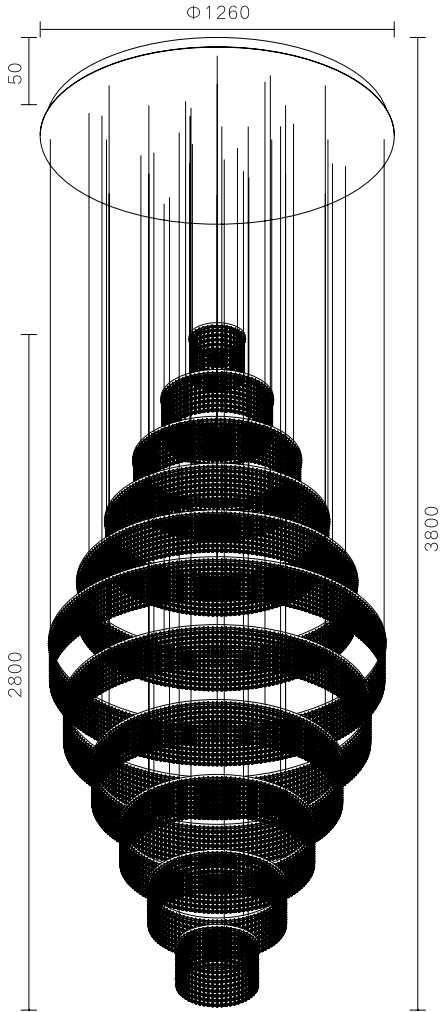

**MD6063A-3A**

LED:3014#67W

Size:( $\phi$ 400+ $\phi$ 600+ $\phi$ 800)\*H1800

MD6031A-7A  
3014#185W  
Ø1200\*H3500

MD6031B-8B  
3014#188W  
L2800\*W900\*H2500

■ MD6063B-3A stainless steel+ Crystal 67W

■ MD6063B-3B stainless steel+ Crystal 92W

MD6060A-6A  
Stainless steel  
+Crystal 41W

MD6060A-8A  
Stainless steel  
+Crystal 55W

MD6060A-10A  
Stainless steel  
+Crystal 68W

**MD6061A-8A**

LED:3014#60W

Size:L800\*W600\*H1800

**MD6061A-10A**

LED:3014#82W

Size:L1000\*W800\*H1800

**MD6061A-13A**

LED:3014#102W

Size:L1300\*W1000\*H1800

MD6077A-11A  
Stainless steel++Crystal  
290W

MD6065A-10A  
Stainless steel+Crystal  
138W

MD6065A-10B  
Stainless steel+Crystal  
138W

**MD6068A-6A**

LED:3014#37W

Size:φ600\*H1800

**MD6068A-8A**

LED:3014#52W

Size:φ800\*H1800

MD1838B-15A  
Stainless steel  
+PC 53W

MD1837A-6A  
Stainless steel  
+ PC 36W