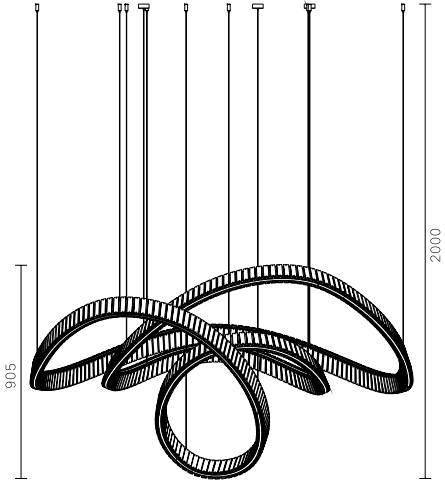

MD6083A-1
Stainless
Steel
Crystal
250W