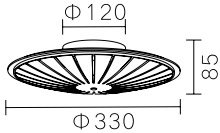

MT1926A-1A Stainless steel
+ Acrylic 12W