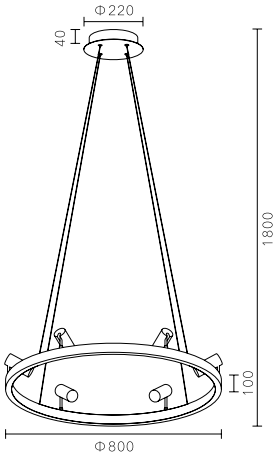

MD1837A-8A
Stainless steel
+ PC 66W