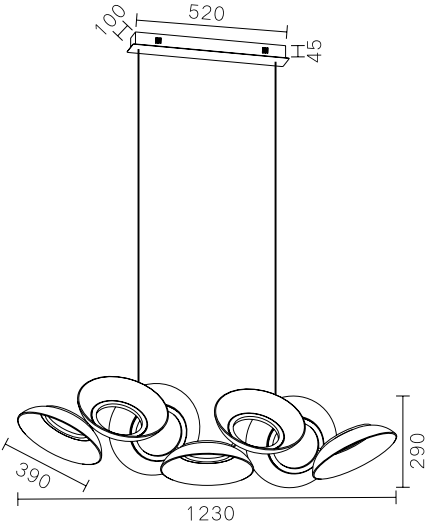

MD1927B-7A Stainless steel + Acrylic 42W