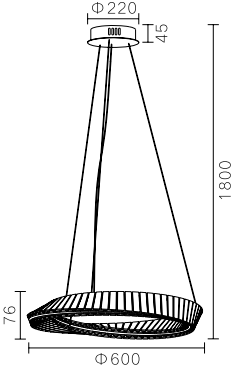

**MD6063A-3A**

LED:3014#67W

Size:( $\phi$ 400+ $\phi$ 600+ $\phi$ 800)\*H1800

MD6031A-7A  
3014#185W  
Ø1200\*H3500

MD6031B-8B  
3014#188W  
L2800\*W900\*H2500

■ MD6063B-3A stainless steel+ Crystal 67W

■ MD6063B-3B stainless steel+ Crystal 92W

MD6060A-6A  
Stainless steel  
+Crystal 41W

MD6060A-8A  
Stainless steel  
+Crystal 55W

MD6060A-10A  
Stainless steel  
+Crystal 68W

**MD6061A-8A**

LED:3014#60W

Size:L800\*W600\*H1800

**MD6061A-10A**

LED:3014#82W

Size:L1000\*W800\*H1800

**MD6061A-13A**

LED:3014#102W

Size:L1300\*W1000\*H1800

MD6077A-11A  
Stainless steel++Crystal  
290W

MD6065A-10A  
Stainless steel+Crystal  
138W

MD6065A-10B  
Stainless steel+Crystal  
138W