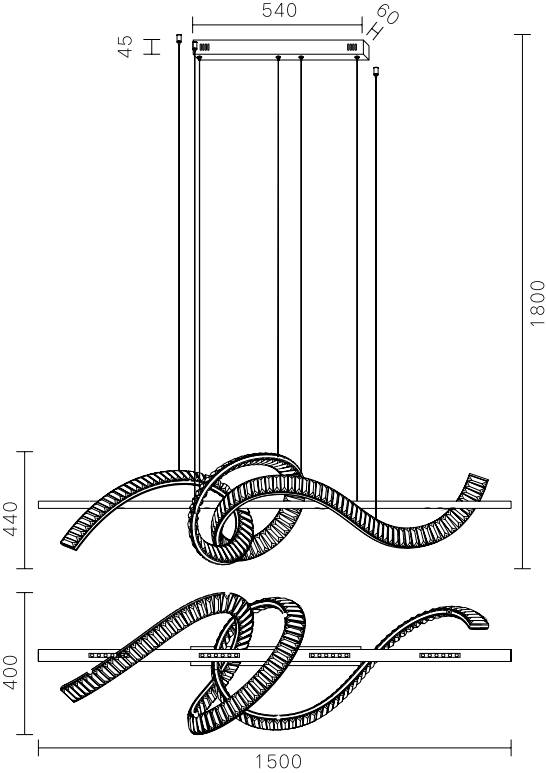

**MD6063A-3A**

LED:3014#67W

Size:( $\phi$ 400+ $\phi$ 600+ $\phi$ 800)\*H1800

MD6031A-7A  
3014#185W  
Ø1200\*H3500

MD6031B-8B  
3014#188W  
L2800\*W900\*H2500

■ MD6063B-3A stainless steel+ Crystal 67W

■ MD6063B-3B stainless steel+ Crystal 92W

Size:L1000\*W800\*H1800

**MD6061A-13A**

LED:3014#102W

Size:L1300\*W1000\*H1800

MD6077A-11A  
Stainless steel++Crystal  
290W

MD6065A-10A  
Stainless steel+Crystal  
138W

MD6065A-10B  
Stainless steel+Crystal  
138W

MD6083A-1  
Stainless  
Steel  
Crystal  
250W

MD6079B-16  
Stainless steel  
+Crystal  
134W

MD6079B-38A  
Stainless steel  
+Crystal 344W

■ MD6078B-15A Stainless  
steel+Crystal 60W

**MD6050B-2A**  
LED:3014#95W  
Size:L1350\*W400\*H1800

**MD6068A-6A**

LED:3014#37W

Size:φ600\*H1800

**MD6068A-8A**

LED:3014#52W

Size:φ800\*H1800

MD1838B-15A  
Stainless steel  
+PC 53W

MD1837A-6A  
Stainless steel  
+ PC 36W