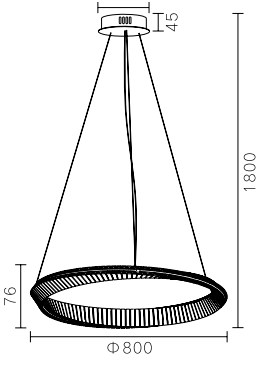

**MD6063A-3A**

LED:3014#67W

Size:( $\phi$ 400+ $\phi$ 600+ $\phi$ 800)\*H1800

MD6031A-7A  
3014#185W  
Ø1200\*H3500

MD6031B-8B  
3014#188W  
L2800\*W900\*H2500

■ MD6063B-3A stainless steel+ Crystal 67W

■ MD6063B-3B stainless steel+ Crystal 92W

MD6060A-6A  
Stainless steel  
+Crystal 41W

MD6060A-8A  
Stainless steel  
+Crystal 55W

MD6060A-10A  
Stainless steel  
+Crystal 68W

**MD6061A-8A**

LED:3014#60W

Size:L800\*W600\*H1800

**MD6061A-10A**

LED:3014#82W

Size:L1000\*W800\*H1800

**MD6061A-13A**

LED:3014#102W

Size:L1300\*W1000\*H1800

MD6077A-11A  
Stainless steel++Crystal  
290W

MD6065A-10A  
Stainless steel+Crystal  
138W

MD6065A-10B  
Stainless steel+Crystal  
138W