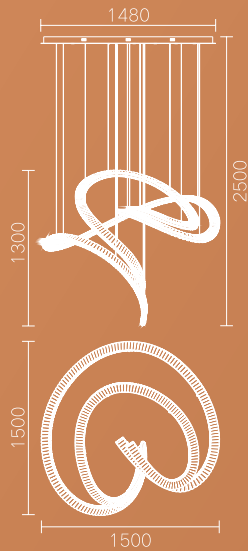

MD6065A-15B
Stainless steel+Crystal
157W