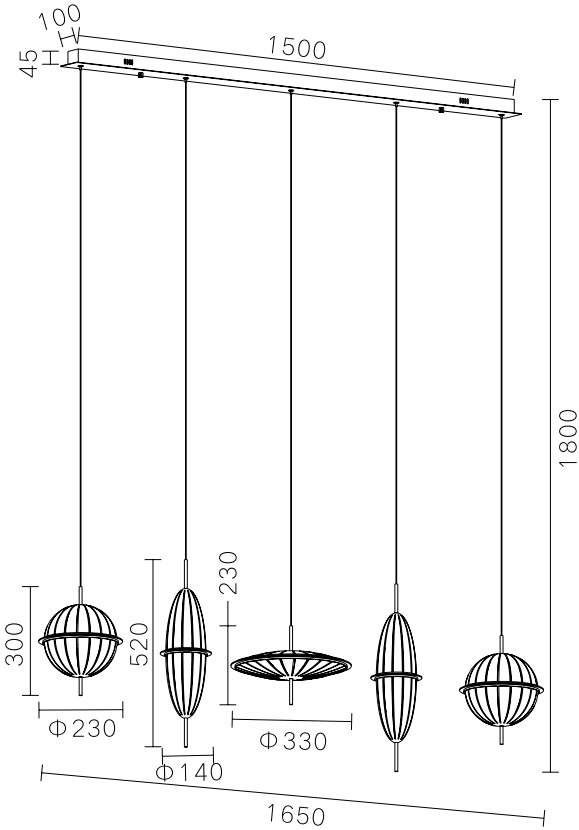

MD1924B-5C Stainless steel +
Acrylic 52W